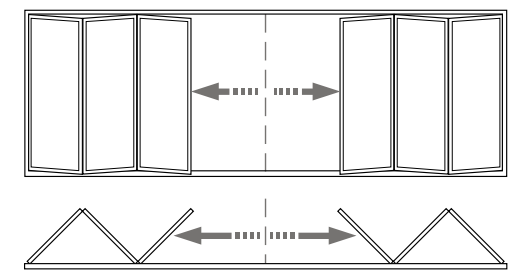

Sliding sashes have the option of folding back internally or externally, with a wide choice of sash configurations. For ease of access you do not have to open the doors 100%; open in the centre like French doors, or from the side like an entrance door. Aluminium profiles are finished in polyester powder coated paint and are available in a huge range of colours and finishes that includes dual colour, realistic wood structure and metallic paint options. The polyester powder coated paint finish is produced to the highest standards and quality assured by Smart's 25 year paint finish guarantee*.

Your home will be protected from unwelcome visitors with the assurance given by high security multi-point locking mechanisms fitted on opening sashes, shoot bolt locks on floating mullions and internally glazed sealed units.

*Conditions apply; speak to your installer for details.

Visofold doors fold to give large opening aperture.