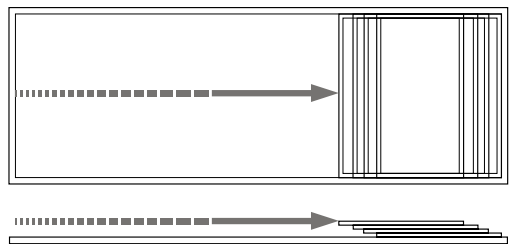

slide

Slimline sliding doors

Enjoy sophisticated aesthetics
that complement beautiful views

Slide doors bring a graceful elegance to the exterior aspects of your home. The slimline thermally broken sections have a subtle chic aesthetic that brings a stylish ambience to the feel of your home. Slide patio doors feature signature slimline profiles that are pleasing to the eye and make maximum use of light and space in your home.

The slim profiles feature a unique bullet nose meeting style that gives added strength to the sliding sashes enabling the doors to be ultra slim. The thin aluminium sections minimise sightlines making best possible use of the glass area. All aluminium profiles feature polyamide thermal barriers and will accept a range of glazing options up to 24mm.

Slide doors are available with a multi-track option, allowing multiple panes to slide to one side giving a potential 2/3 opening aperture.

Choose a bespoke finish to suit your home; Slide doors are available in a range of colour options including dual colour, wood structure and metallic paint finishes. All profiles are quality finished with powder coated paint, and come with Smart's 25 year paint finish guarantee*.

*Conditions apply; speak to your installer for further details.

Triple track option will give your sliding door a wide opening aperture.