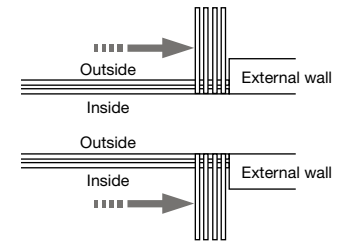

Choose to fold Visofold doors internally or externally.

Visofold's attractive handles are available in a range of standard colours, and have the option of being colour matched to the colour of your doors, even in dual colour.

High security multi-point locks are fitted to master sashes as standard, with shoot bolt locking on all sliding mullions.

Sashes slide on four stainless steel rollers giving effortless motion, however large the door.