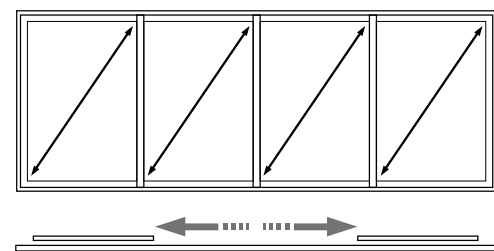

Sliding doors have large glass areas.