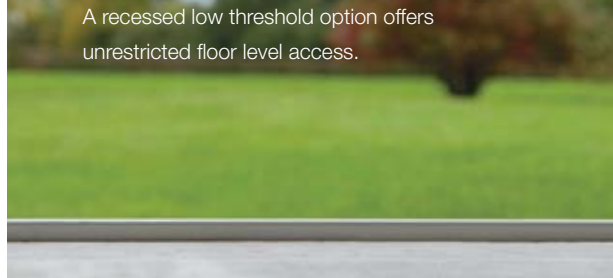

Visofold's attractive handles are available in a range of standard colours, and have the option of being colour matched to the colour of your doors, even in dual colour.

High security multi-point locks are fitted to master sashes as standard, with shoot bolt locking on all sliding mullions.

Sashes slide on four stainless steel rollers giving effortless motion, however large the door.