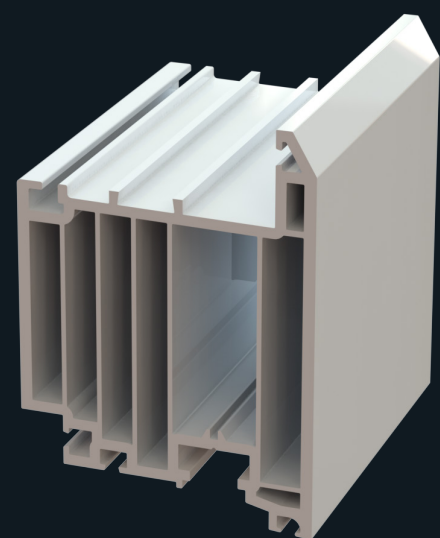

The Sash Mullion can be used to fabricate
an Engineered door, as well as allowing you
to have the appearance of two individual
sashes if maximum glass area is required.

Open-out Flush Doors

Dedicated Flush Door Sash

Perfectly designed to be just that; a flush door sash. For that perfect timber alternative design. Choose from working or dummy butt hinges and a wide range of locks and handles.

Doors The Way They're Meant To Be

The dedicated steel reinforcement chamber ensures optimum security and larger sizes, along with a triple seal gasket option.

Open-out Flush Door Sash

In keeping with the design of the windows and compatible with all frame options, the dedicated flush door sash has a steel reinforcement chamber for larger sizes.