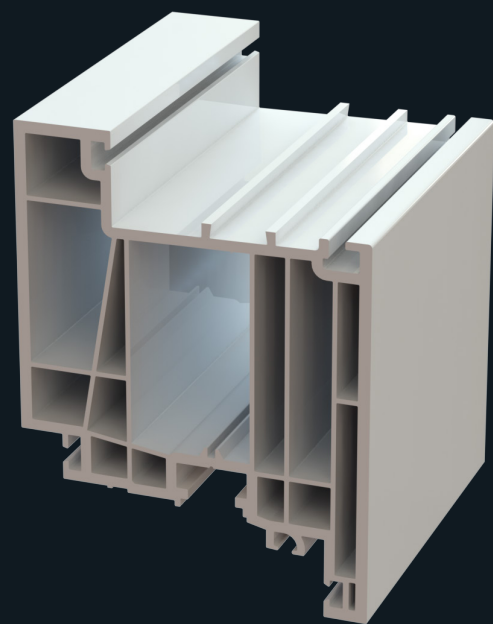

Open-In Doors

Dedicated Open-in Door Sash

To ensure the Residence Collection is available to use in multiple applications, the purposefully designed open-in door sash suites perfectly with its window and door counterparts.

Doors The Way They're Meant To Be

Use the matching glazing bead to ensure window and door sight-lines work harmoniously together. The perfect solution for a Juliet balcony or for use with our Engineered Door options for an open-in entrance door.

Manufacturing Options

Fully compatible with Graf, Standard Mitre, MechWeld, ETL and Timberweld®.

Maximum Performance

The dedicated steel reinforcement chamber ensures optimum security and larger sizes, along with a triple seal gasket option.